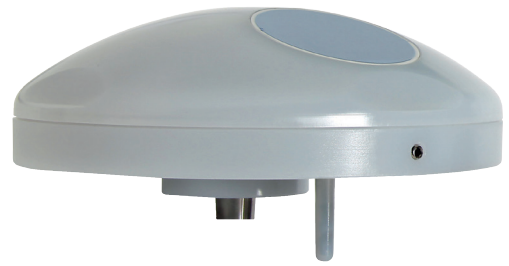

# Weather Station KNX

Ref. 1870932

## OVERVIEW

---

The Weather Station KNX is a building controller with advanced functionalities to manage 8 façade areas and all types of blinds.

## INSTALLATION FEATURES

---

- > Screw to fasten the weather station marks the orientation of the device
- > Mounting arm to align the sensor head
- > Cable outlet on mounting arm
- > Power supply cable with plug for connecting the weather station