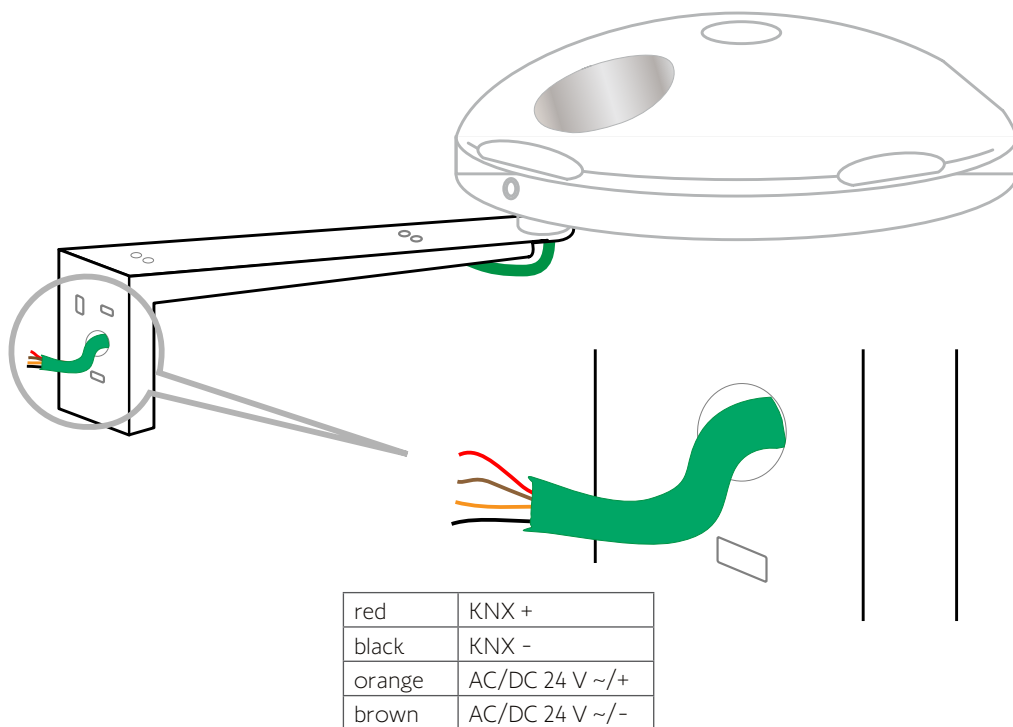

## INSTALLATION FEATURES

---

- > Screw to fasten the weather station marks the orientation of the device
- > Mounting arm to align the sensor head
- > Cable outlet on mounting arm
- > Power supply cable with plug for connecting the weather station

## PACKAGE CONTENTS

---

- > animeo Weather Station KNX
- > Installation guide
- > 2 x Guide blades with screw when mounting the weather station on a mast
- > Mounting bracket
- > 2x hose clamp for fastening the mounting bracket to a mast
- > Screws and dowels for fastening the mounting bracket to a wall
- > Connection cable
- > Programming magnet

## FUNCTIONAL FEATURES

---

- > Automatic sun protection algorithm (sun tracking) to optimize occupants' comfort
- > Twilight management
- > Multiple security sensors to protect the installation
- > Energy optimisation by measuring the global radiation
- > Compact design discrete on façade or roof
- > 4 brightness sensors in 4 orientations and sensors for twilight, wind speed and wind direction, rain, absolute and relative humidity, temperature, global radiation
- > Integrated heating
- > Integrated KNX bus coupling unit
- > Software logic modules for linking events
- > Integrated GPS/GLONASS receiver for automated positioning

## WIRING DIAGRAM